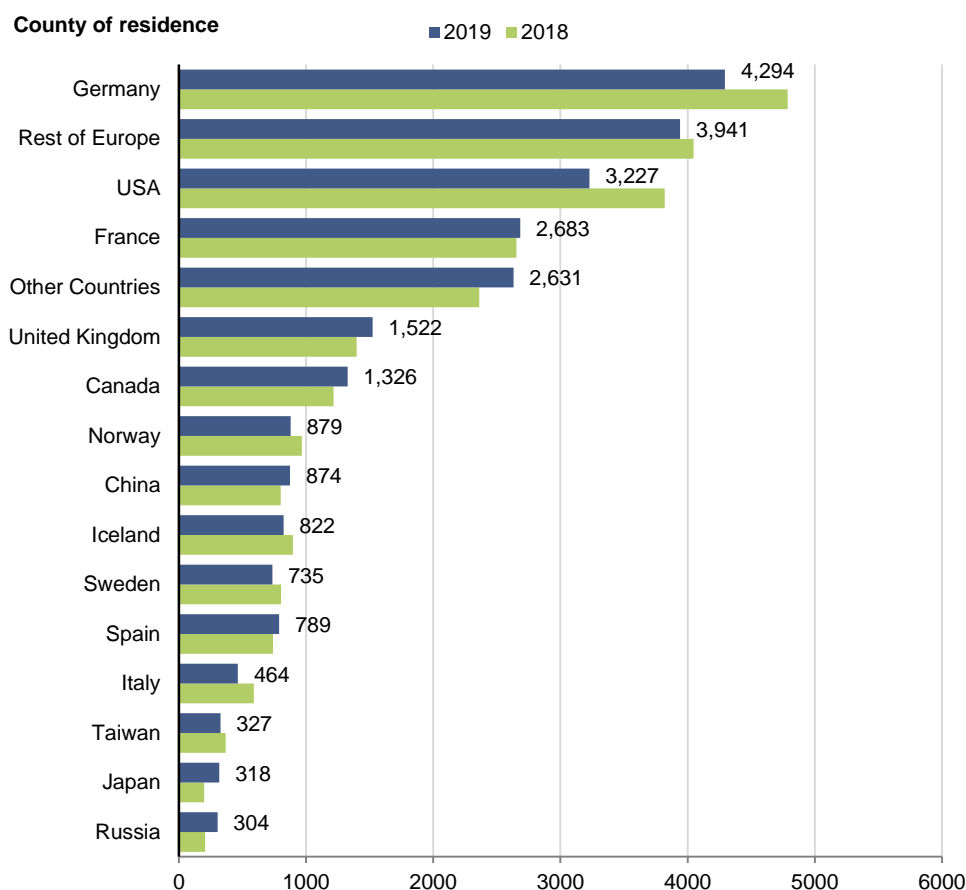

	2017	2018	2019
Greenland	22,221	24,429	25,089
Denmark	20,839	21,838	21,636
Foreign countries	22,660	25,845	25,136
N/A	10,191	6,158	5,167
Total	75,911	78,270	77,028

Table on Statbank: bank.stat.gl/tuefly

Source: Greenland Airports

Among the passengers under “foreign countries”, the figure below shows the distribution by country of residence.

Figure 2. Number of passengers distributed by country of residence, from January to September