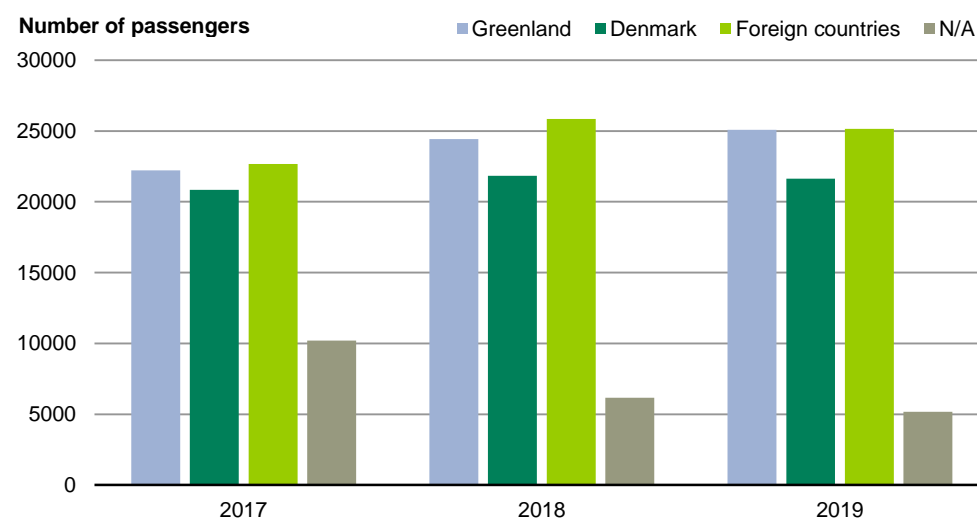

Table on Statbank: bank.stat.gl/tueupax

Source: Greenland Airports

Passengers on chartered and scheduled flights

In the first nine months of 2019 a total of 77,028 passengers departed from the six international airports on scheduled and chartered flights, compared to the last year, this is a decrease of 1,242 passengers.

Figure 1. Number of passengers on chartered and scheduled flights, from January to September

Table on Statbank: bank.stat.gl/tuefly

Source: Greenland Airports

Table 2. Number of passengers on chartered and scheduled flights, from January to September